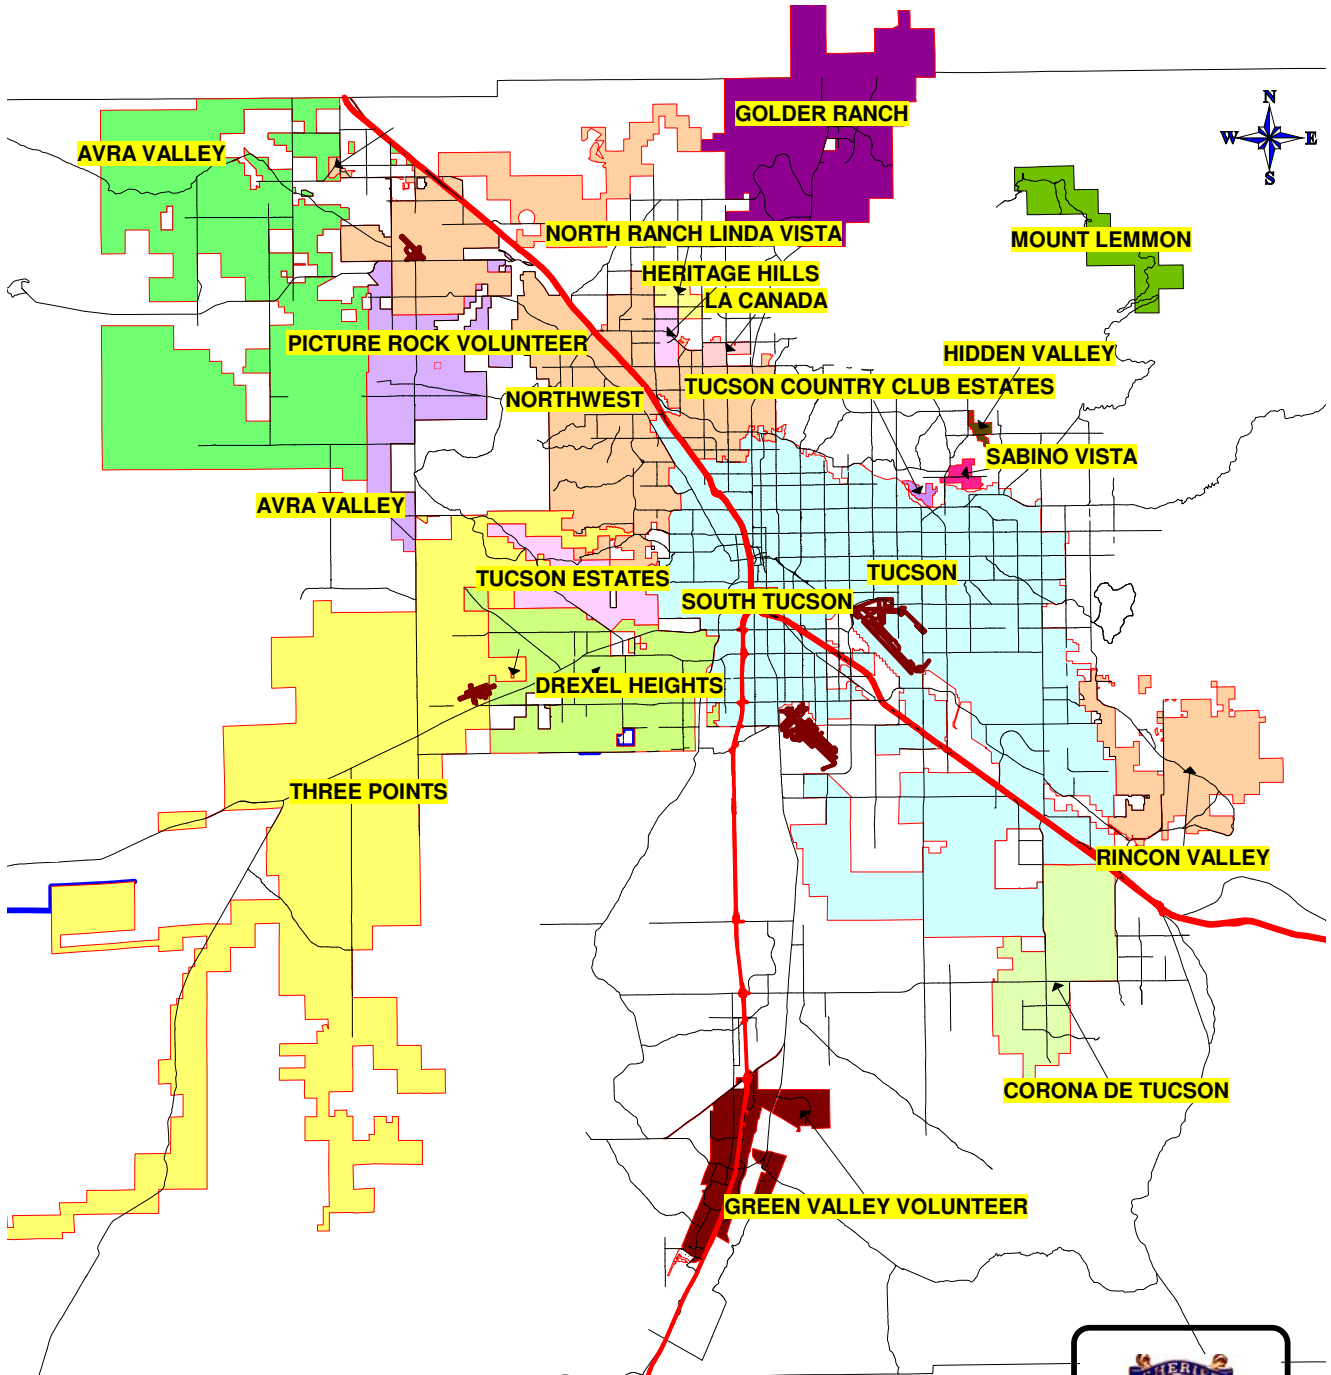

Pima County Fire District Map

Why, AZ

Clarence W. Dupnik  
Pima County Sheriff

Map designed and produced  
by the Pima County Sheriff's  
Department, Intelligence & Crime  
Analysis Unit  
June 2004